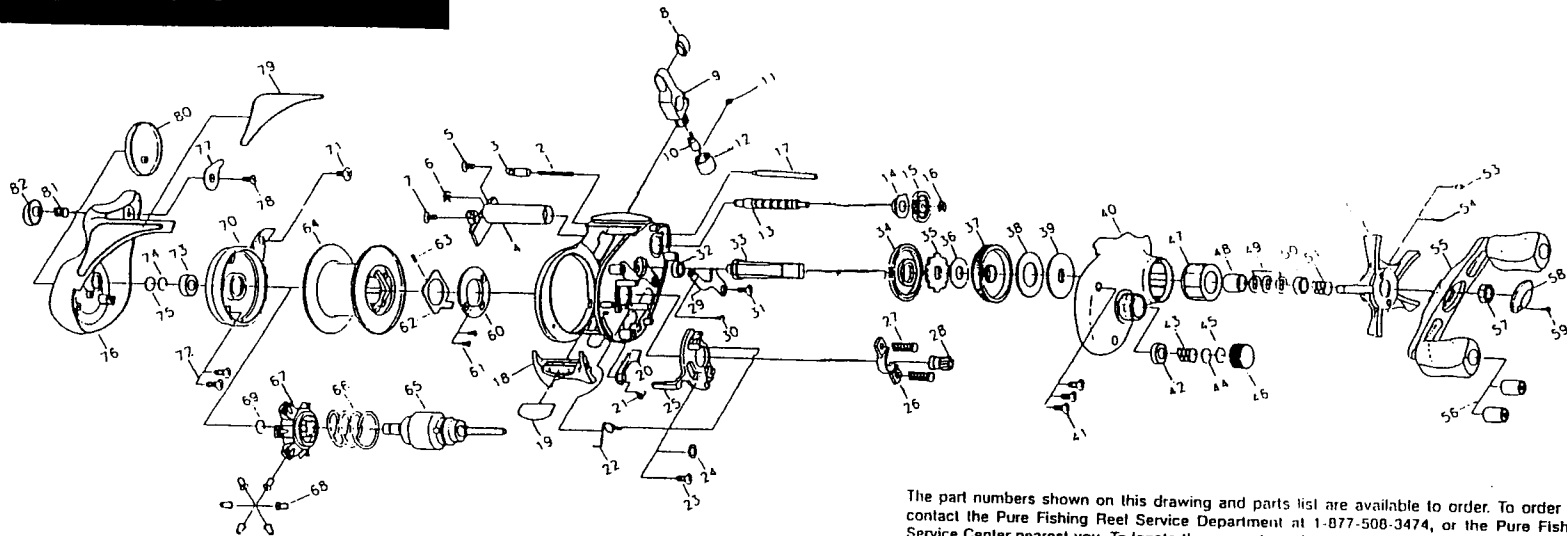

SCL500P-BPS

The part numbers shown on this drawing and parts list are available to order. To order a part, either contact the Pure Fishing Reel Service Department at 1-877-508-3474, or the Pure Fishing Warranty Service Center nearest you. To locate the nearest service center, please see the accompanying service center listing, or visit us at www.purefishing.com

DESCRIPTION	SCL500PBPS						
1 FRAME ASSEMBLY	1078960	21 KICKER SPRING	8889446	42 BALL BEARING	8889472	63 PLATE SPRING	8889489
2 LOCKER SPRING	8889430	22 FLIPPIN LEVER	8889448	43 TENSION SPRING	8889474	64 SPOOL	8889581
3 LOCKER	8889431	23 LATCH SCREW	8889449	44 TENSION SHIM	8889475	65 ARBOR ASSEMBLY	8889494
4 CARRIER GUIDE	8889432	24 LATCH SCREW WASHER	8889451	45 TENSION RUBBER	8889476	66 ARBOR SPRING	8889495
5 SCREW	8889542	25 LATCH	8889452	46 TENSION KNOB	8889477	67 BRAKE HOUSING	8889497
6 E-CLIP	8889435	26 PINION YOKE	8889556	47 CLUTCH BEARING	8889478	68 BRAKE SHOE	8889496
7 CARRIER GUIDE SCREW	8889434	27 YOKE SPRING	8889557	48 SLEEVE	8889479	69 RING	8889498
8 LINE GUIDE	8889543	28 PINION GEAR	8889558	49 WAVE WASHER	8889481	70 SPOOL COVER	8889499
9 CARRIER	8889544	29 BEARING PLATE	8889559	50 DRAG NUT	8889482	71 SCREW	8889582
10 PAWL	8889546	30 SCREW	8889561	51 DRAG SPRING	8889571	72 SPOOL COVER SCREW	8889501
11 WASHER	8889547	31 SCREW	8889562	52 STAR DRAG	8889572	73 BALL BEARING	8889502
12 PAWL CAP	8889548	32 BALL BEARING	8889472	53 CLAW	8889573	74 RING	8889503
13 WORM SHAFT	8889549	33 CRANK SHAFT	8889563	54 CLAW SPRING	8889574	75 SPOOL COVER WASHER	8889504
14 CARRIER GUIDE BUSHING	8889551	34 I/S GEAR	8889564	55 HANDLE ASSEMBLY	1078968	76 LEFT SIDE COVER	1078972
15 O/S PINION	8889442	35 LATCH GEAR	8889464	56 HANDLE KNOB CAP	8889576	77 KEY	8889506
16 H-CLIP	8889435	36 SPACER WASHER	8889465	57 HANDLE NUT	8889577	78 L SIDE COVER	8889507
17 GUIDE PIN	8889553	37 DRIVE GEAR	8889565	58 HANDLE NUT CAP	1078970	79 LEFT PAD	8889584
18 THUMB BAR	8889444	38 DRAG "B" WASHER	8889566	59 SCREW	8889579	80 METAL INSERT PLATE	8889585
19 THUMB PAD	8889554	39 DRAG "D" WASHER	8889567	60 SPOOL CAP	8889491	81 BUTTON SPRING	8889508
20 KICKER	8889445	40 LIGHT SIDE COVER	1078966	61 SPOOL CAP SCREW	8889492	82 BUTTON	8889586
		41 SCREW	8889569	62 PLATE	8889490		

47